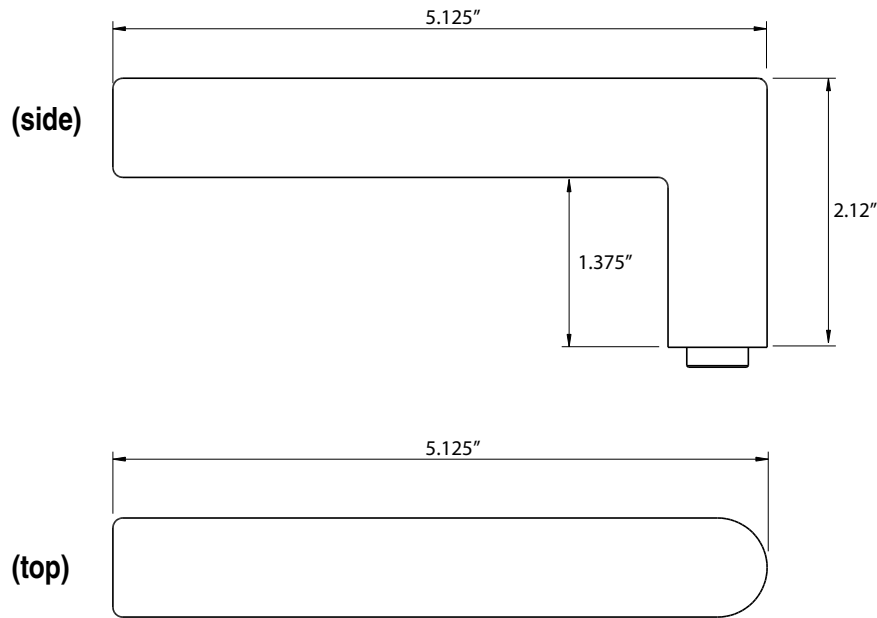

TECHNICAL SPECIFICATIONS

Moderno Lever

- > Design code: MOD
- > Material: Forged Brass
- > Functions: Left or right handing

Moderno Lever