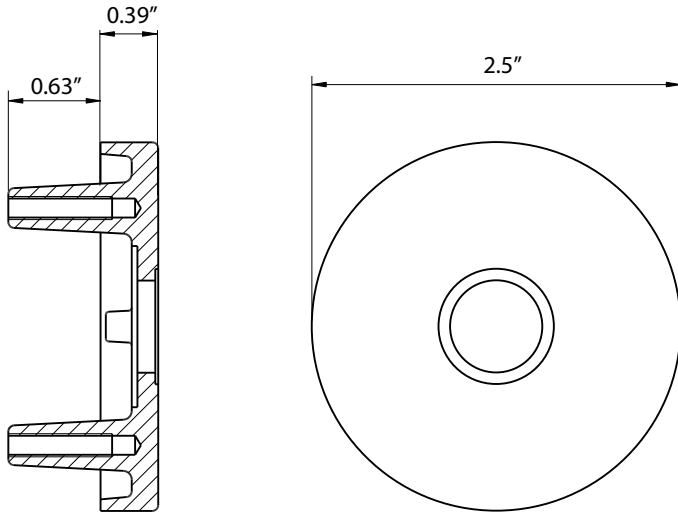

Circolo Rosette

> Design code: CLO

> Material: Forged Brass

Circolo Rosette